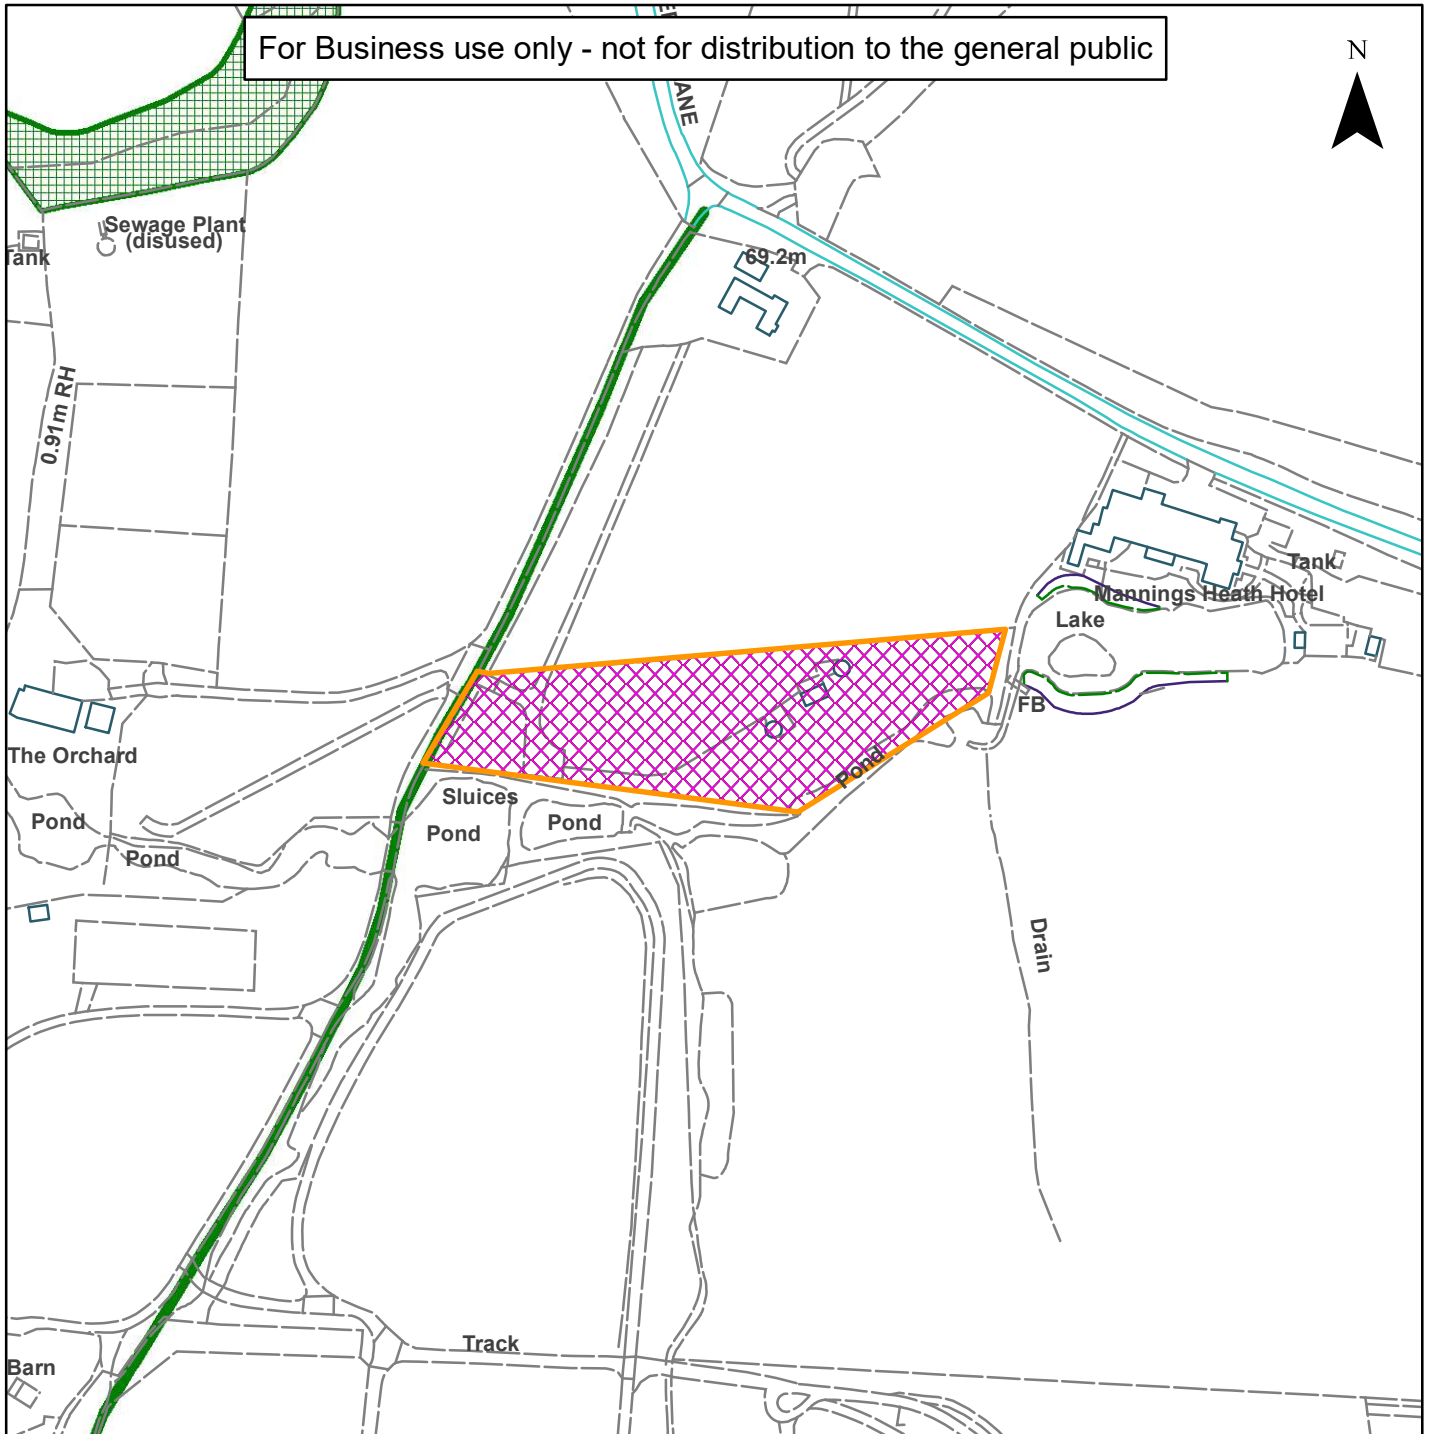

08) DC/22/2045

Horsham District Council

Holme Farm Orchard, Winterpit Lane, Mannings Heath, Horsham, West Sussex, RH13 6LZ

For Business use only - not for distribution to the general public

Scale: 1:2,500